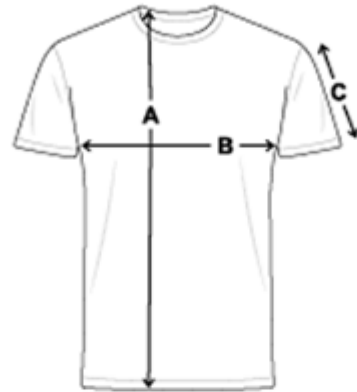

## Maßtabelle Stanley und Stella

### Stanley Rocker:

Größe	A (cm)	B (cm)	C (cm)
S	69,0	50,0	20,0
M	72,0	53,0	21,0
L	74,0	56,0	22,0
XL	76,0	59,0	22,0
XXL	78,0	62,0	23,0
3XL	65,0	80,0	24,0

### Stella Jazzer:

Größe	A (cm)	B (cm)	C (cm)	DE
XS	62,0	42,0	15,0	32-34
S	64,0	45,0	15,0	36
M	66,0	48,0	16,0	38
L	68,0	51,0	16,0	40
XL	69,0	54,0	17,0	42
XXL	69,0	57,0	17,0	44

A - Länge in cm

B - Breite in cm

C - Länge in cm