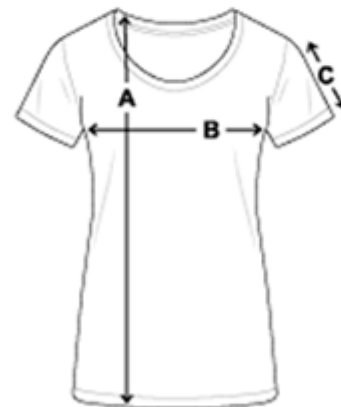

## Maßtabelle Stanley und Stella

### Stanley Rocker:

Größe	A (cm)	B (cm)	C (cm)
S	69,0	50,0	20,0
M	72,0	53,0	21,0
L	74,0	56,0	22,0
XL	76,0	59,0	22,0
XXL	78,0	62,0	23,0
3XL	65,0	80,0	24,0

### Stella Jazzer:

Größe	A (cm)	B (cm)	C (cm)	DE
XS	62,0	42,0	15,0	32-34
S	64,0	45,0	15,0	36
M	66,0	48,0	16,0	38
L	68,0	51,0	16,0	40
XL	69,0	54,0	17,0	42
XXL	69,0	57,0	17,0	44

A - Länge in cm

B - Breite in cm