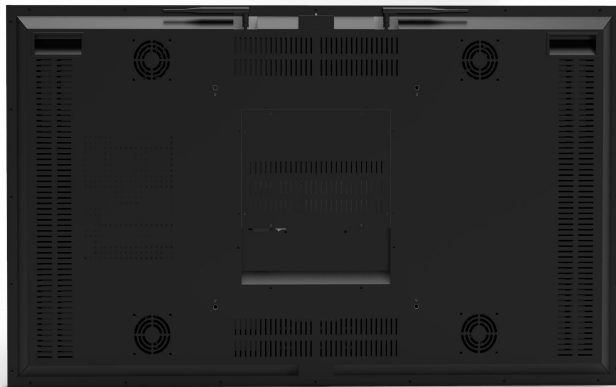

## Data SHEET

75" Window Facing High Brightness Display 3000 nits

Sept,2022

Model No..SD 411		
Items	1 pc	

1 year free warranty

Physical Features			
	Item	Specifications	Unit
Panel	Panel size	75	inch
	Panel backlight	TFT-LCD	/
	Active display area	1650.24(H)x928.26(V)	mm
	Number of pixel	3840*2160	pixel
	Luminance of white	3000 (Typ.)	nits
	Contrast ratio	2000:1	/
	Viewing angle	178/178 (wide)	degree
	Aspect ratio	16:9	/
	Response time	6	m-sec
	Life time	60,000	hours
	PC	Processor	Intel® i3 40xxU (1.7GHz ~ 1.9GHz, dual core)
RAM		8 G DDR3	
Hard disk		128G SSD	
Video Chipset		Intel HD Graphics, Shared memory	
Audio Chipset		Intel HD audio	
OS		Optional for Windows (unactivated), Linux	
I/O ports		4xUSB 2.0, 1xRJ-45, 1x3.5mm jack plug, 1xHDMI, 1xVGA, 1xDC 12V	
		Tip: In consideration of public safety, our standard unit has a door&lock for all the sockets. Please contact us, if no needed.	
Appearance	Colors	Black	
	Surface treatment	Powder coated	
	Shell material	cold-rolled sheet body	
	Screen position	Landscape (default) or Portrait	
	Installation	Wall mount / Ceiling / Free standing	
Other	Loudspeaker	Yes, 8 Ohm/ 5 watt *2 pcs	
	Power input	AC 100 ~ 240V, 50/60 Hz	
	IP code	IP20	
	Working temperature	0 to 50°	
	Storage temperature	-15°C to 50°C	
	Working temperature	20% ~ 80%	
	Storage temperature	10% ~ 90%	
	Unite Package	PE film + Foam corner protector + Carton	
	Export Package	Export wooden box or wooden pallet	
Accessories	8G SD card*1, remote control*1, wall mount bracket&screws *1, key*1		