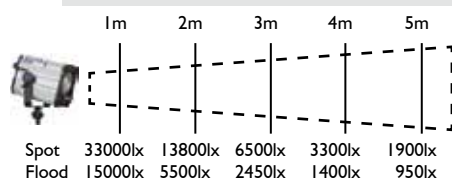

Leistungsdiagramme / performance chart

LED1000T