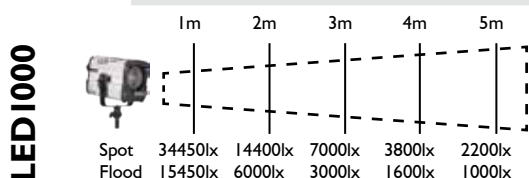

Leistungsdiagramme / performance chart