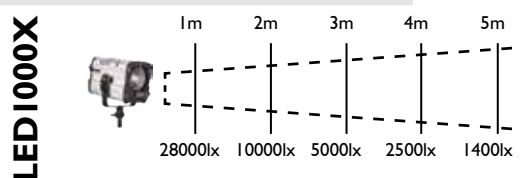

Leistungsdiagramme / performance chart