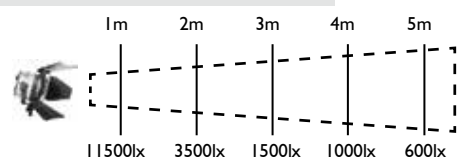

Profilux® LED 1000 T fokussierbar, dimmbar

Kunstlicht mit ca. 3400K und einem CRI > 93

- Lichtleistung bis zu 1000 W
- flickerfrei
- Stromaufnahme 185 W
- stufenlose Anpassung von Spot- bis Flutlicht
- Ausleuchtwinkel 20° - 60°
- dimmbar von 5% - 100% Lichtleistung bei gleichbleibender Farbtemperatur
- sehr leise Kühlung
- Lebensdauer von ca. 50.000 Stunden
- kompatibel mit allen original Hedler Lichtformern

Weitere praxisnahe Features sind:

LED Softstart, Digitaldisplay mit Leistungsanzeige, Serviceindikator und Status LEDs, integriertes Netzteil, Lüftersteuerung automatisch und manuell, Nachkalibrierungsoption, automatische Erkennung der Netzspannung, Multivoltage von 110 - 230V, integrierter Überhitzungsschutz, integrierte LED Sicherheitsabschaltung sowie Betriebsstundenzähler.
Maße: L 250 mm x B 165 mm x H 180 mm
Gewicht: 3,3 kg

Lieferung erfolgt inclusive:

185 Watt High Power single cell LED, Fresnellinse, integriertem Netzteil, Schwenkbügel mit Stativschnellanschluss, Scheibenbremse und QuickFitAdapter.

Tungsten with approx. 3400K and CRI > 93

- Light output power up to 1000 W
- flicker-free
- input Power 185 W
- freely adjustable from spotlight to floodlight
- Lighting angel 20° - 60°
- dimmable from 5% - 100% light output with constant colour temperature
- cooling extremely quiet
- lifetime of approx. 50.000 hours
- can be used with all the original Hedler light modifiers

More practical features are: